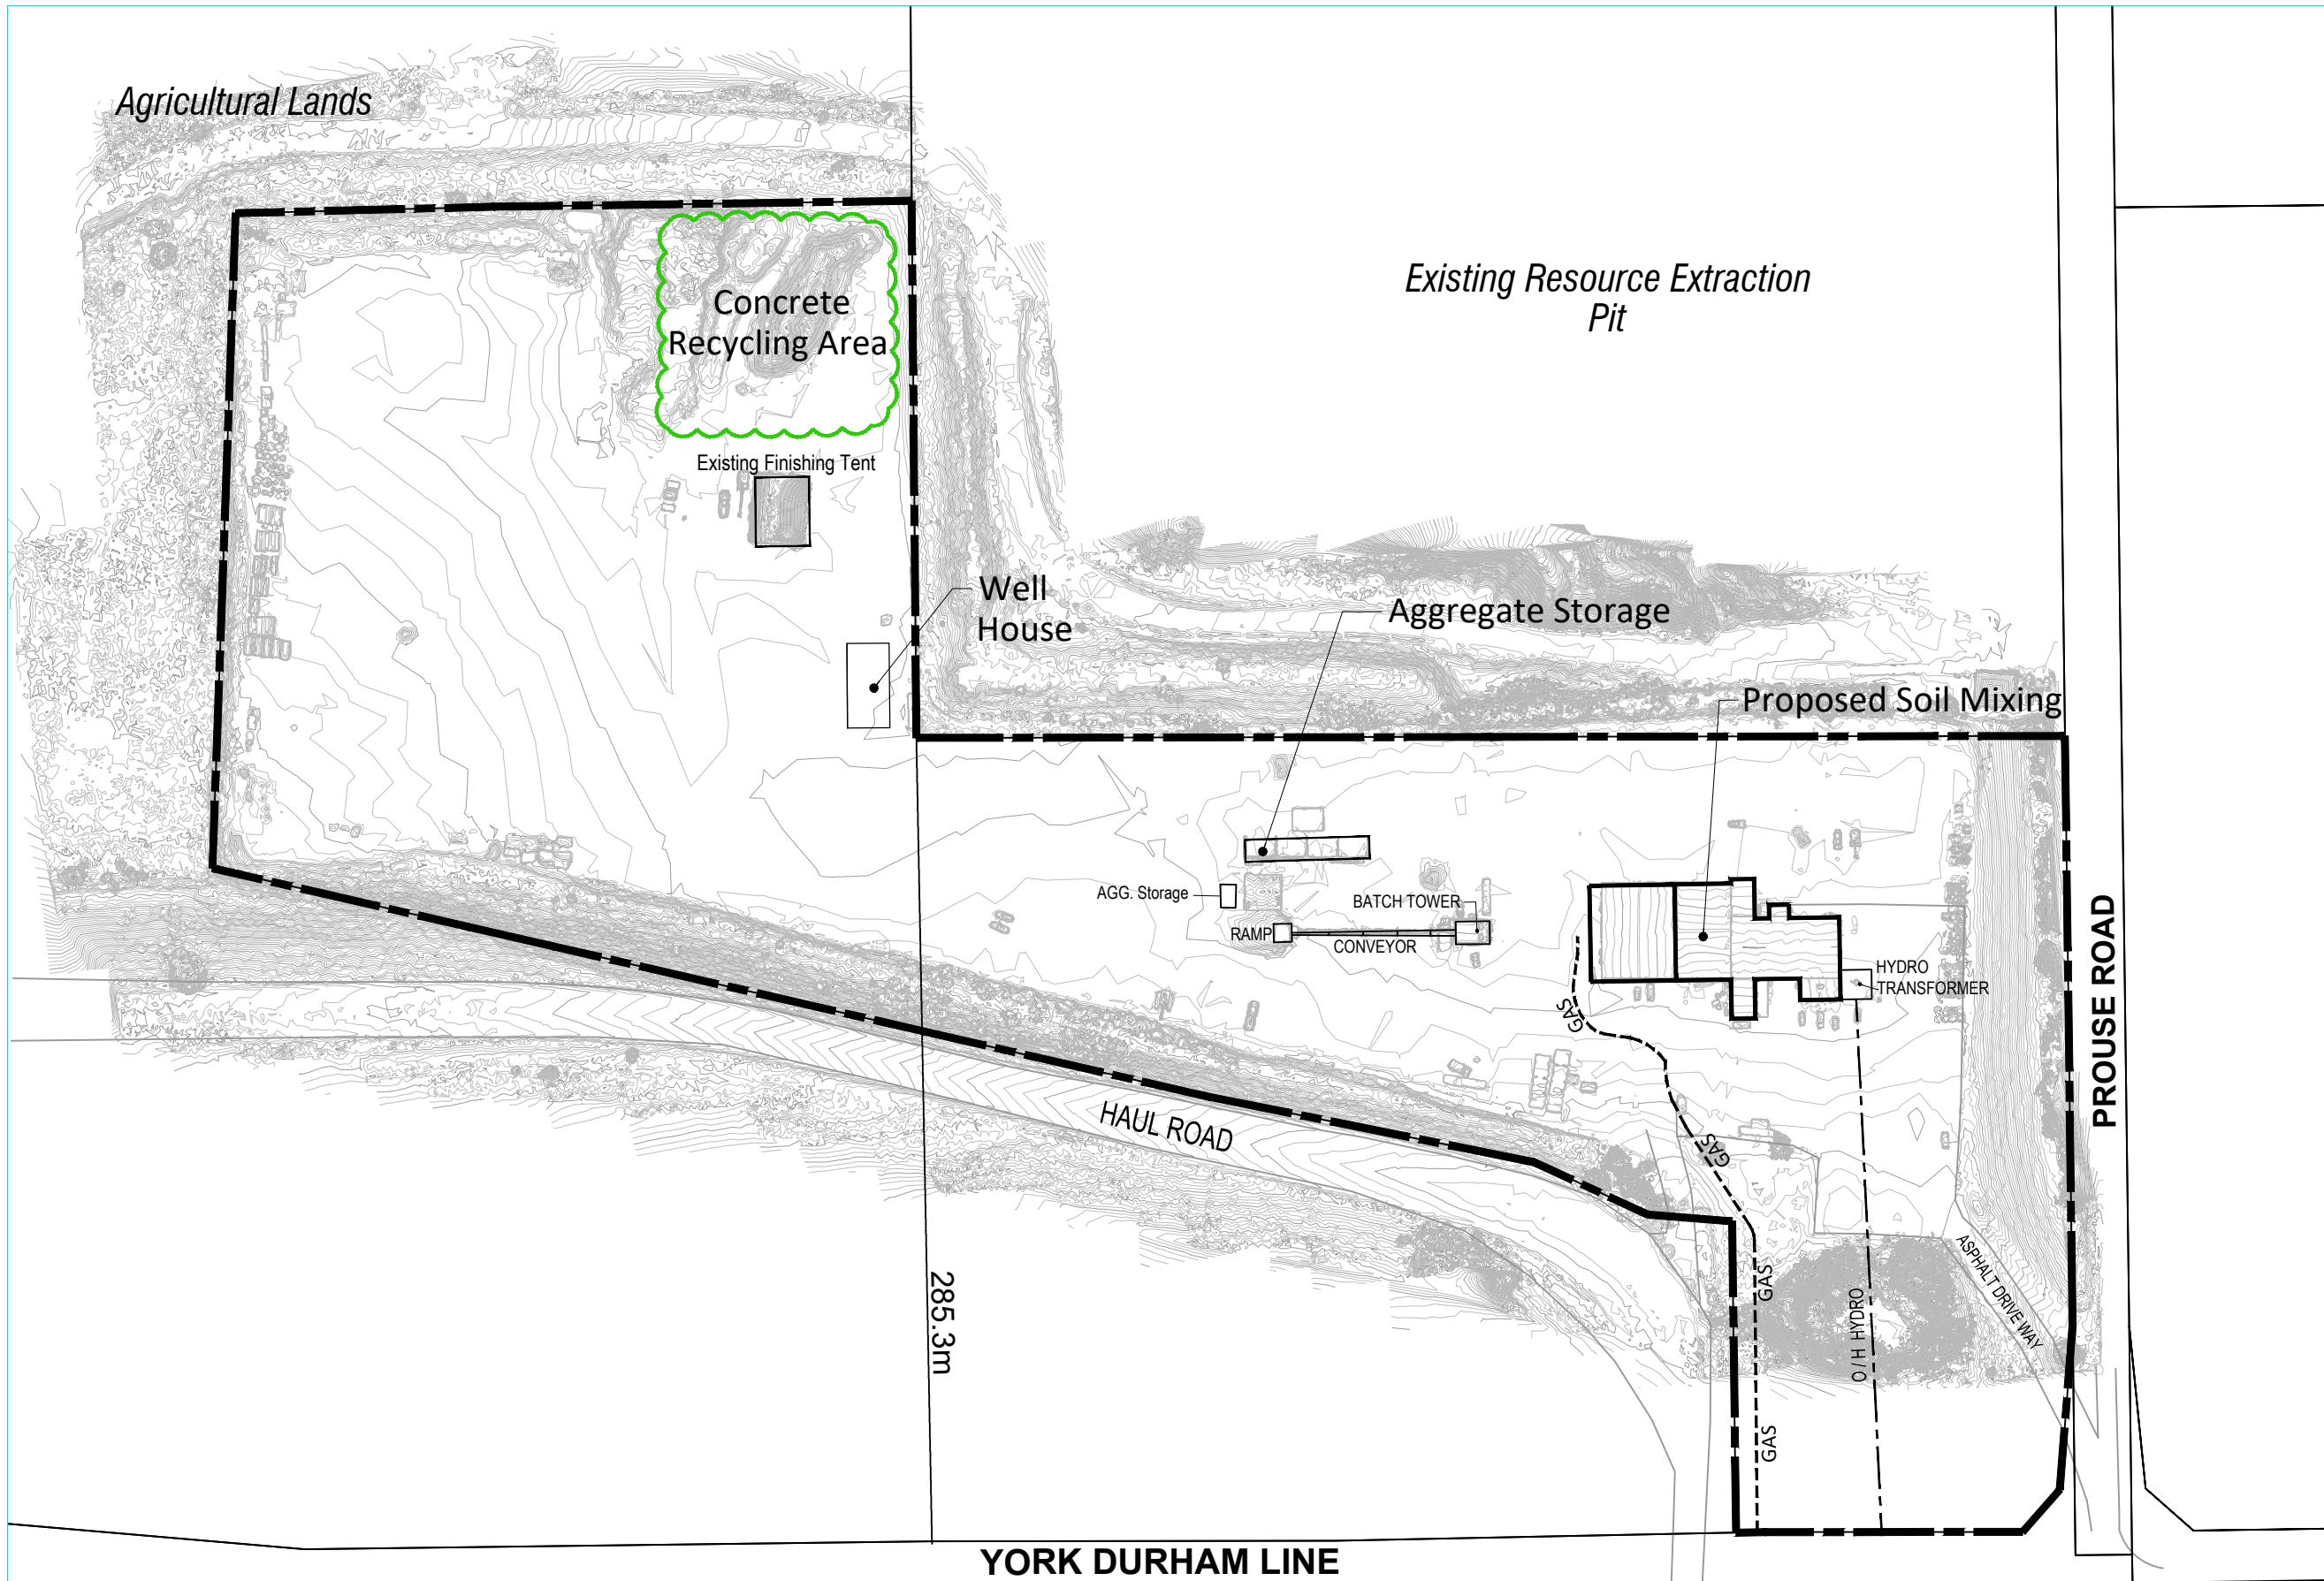

PRELIMINARY CONCEPT PLAN

102 Prouse Road, Uxbridge, ON

Legend

-  Subject Lands - 13.79 ha
-  Existing Structure
-  Gas line

Note: All existing buildings are shown. No new structures are proposed.

PRELIMINARY - FOR DISCUSSION ONLY

MGP File: 21-3015
Date: July 16, 2021