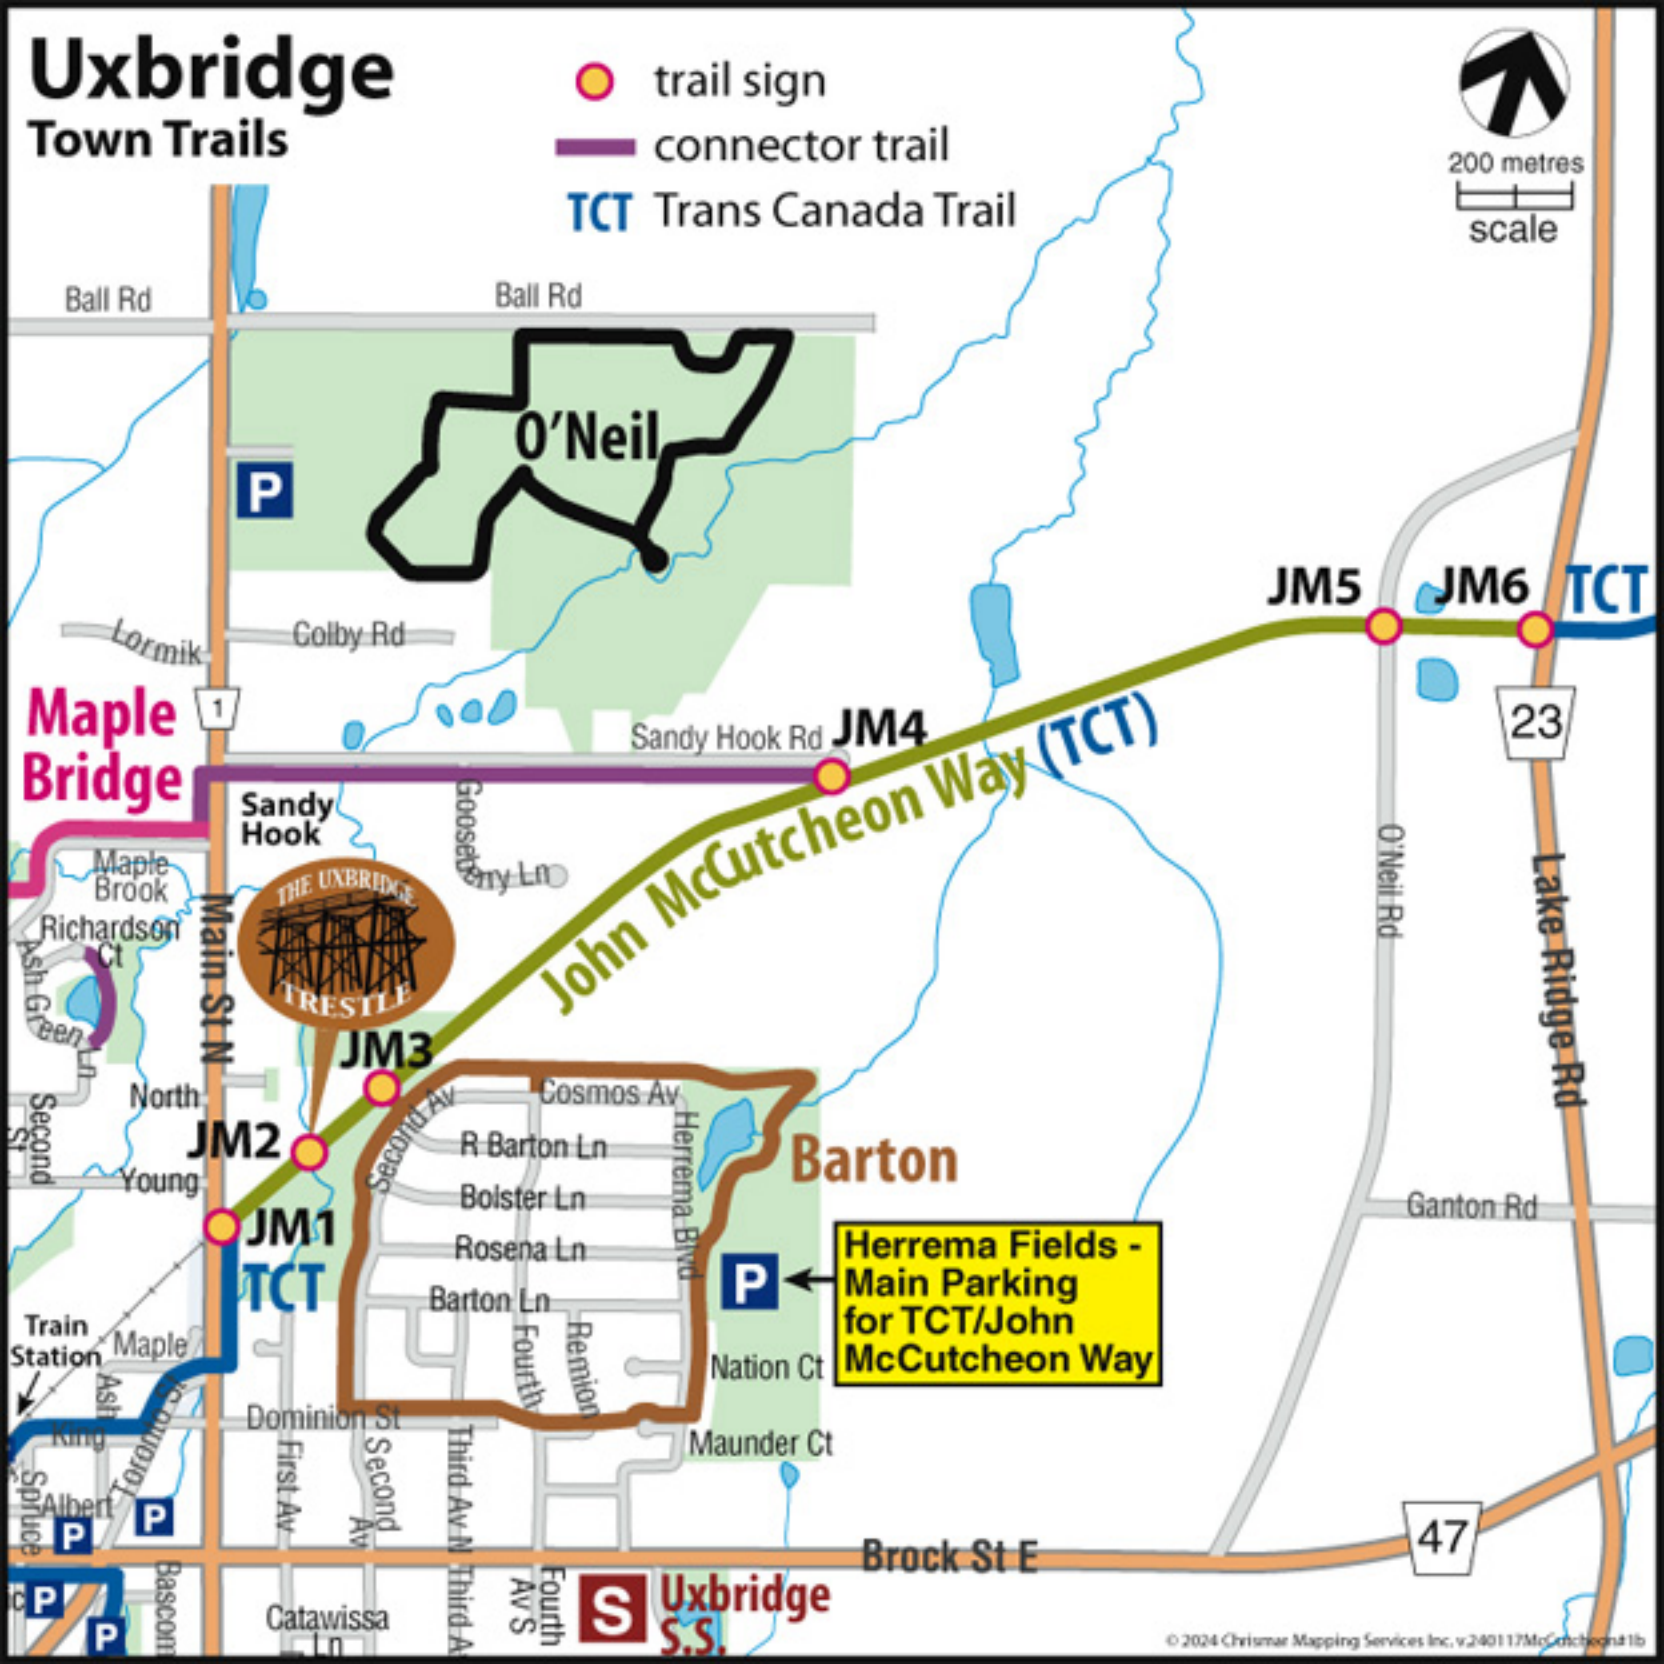

# Uxbridge Town Trails

-  trail sign
-  connector trail
-  TCT Trans Canada Trail

**Herrema Fields -  
Main Parking  
for TCT/John  
McCutcheon Way**